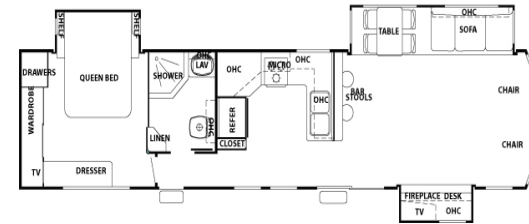

Cedar Creek 40CFL