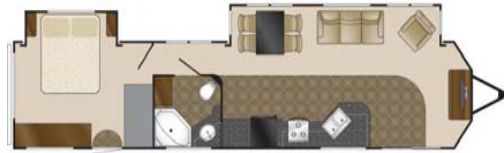

Destination Camping & Toy Haulers

WEIGHTS VARY

Inferno 3812

UVW: 13060 LBS

Inferno 4012

UVW: 14060 LBS

NC 38DBDS XLT

North Country 38DBDS