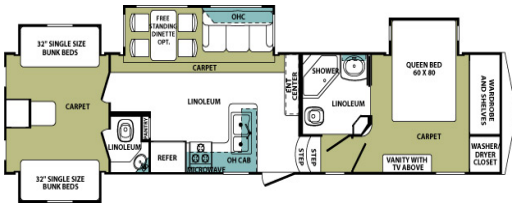

5th Wheel

OVER 8000 LBS UVW
(Book Weight)

WITH
BUNKS

SD 3300RLB

Sundance 3300RLB UVW: 9373 LBS

SD 3300FB

Sundance 3300FB UVW: 9760 LBS

SD 315RD

Sundance 315RD UVW: 8315 LBS

Cardinal 3804BH UVW: 13225 LBS

Silverback 35K UVW: 12203 LBS

Durango 325BH UVW: 9830 LBS

Sabre 32FBDS UVW: 9000 LBS

Sabre 32QBDS UVW: 9435 LBS

Sabre 32BHTS UVW: 9862 LBS

5th Wheel