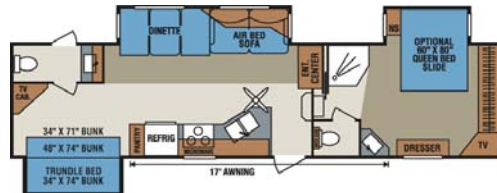

5th Wheel

OVER 8000 LBS UVW
(Book Weight)

WITH
BUNKS

SD 3300RLB

Sundance 3300RLB UVW: 9373 LBS

SD 3300FB

Sundance 3300FB UVW: 9760 LBS

SD 315RD

Sundance 315RD UVW: 8315 LBS

Cardinal 3804BH UVW: 13225 LBS

Silverback 35K UVW: 12203 LBS

Durango 325BH UVW: 9830 LBS

Sabre 32FBDS UVW: 9000 LBS

Sabre 32QBDS UVW: 9435 LBS

Sabre 32BHTS UVW: 9862 LBS

5th Wheel